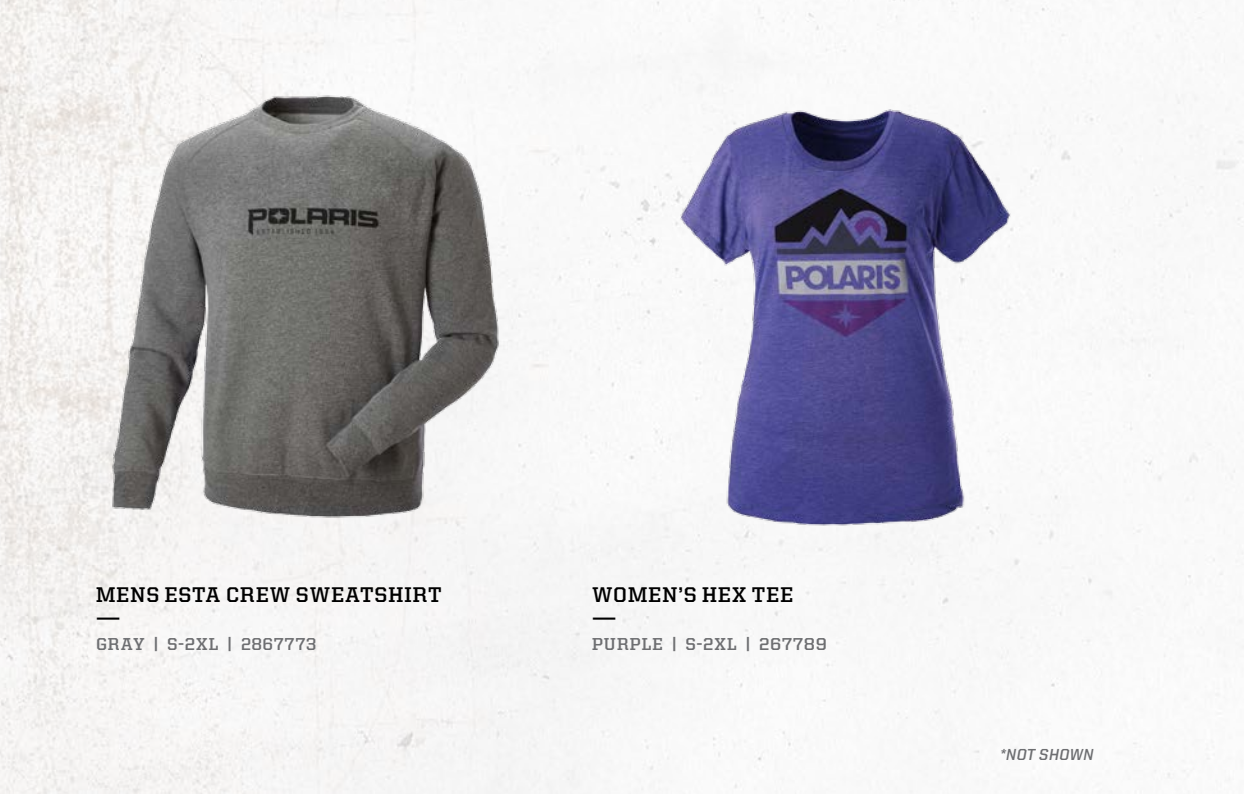

BLACK/GRAY | 2867893

MENS LONG SLEEVE TECH

BLACK/RED | 2867877

NAVY/ORANGE | 2867877*

**WOMENS
QUARTER ZIP**

NAVY/BLUE | S-3XL | 2867894
BLACK/GRAY | S-3XL | 2866032*
GRAY/CORAL | S-3XL | 2867840*

MENS ESTA CREW SWEATSHIRT